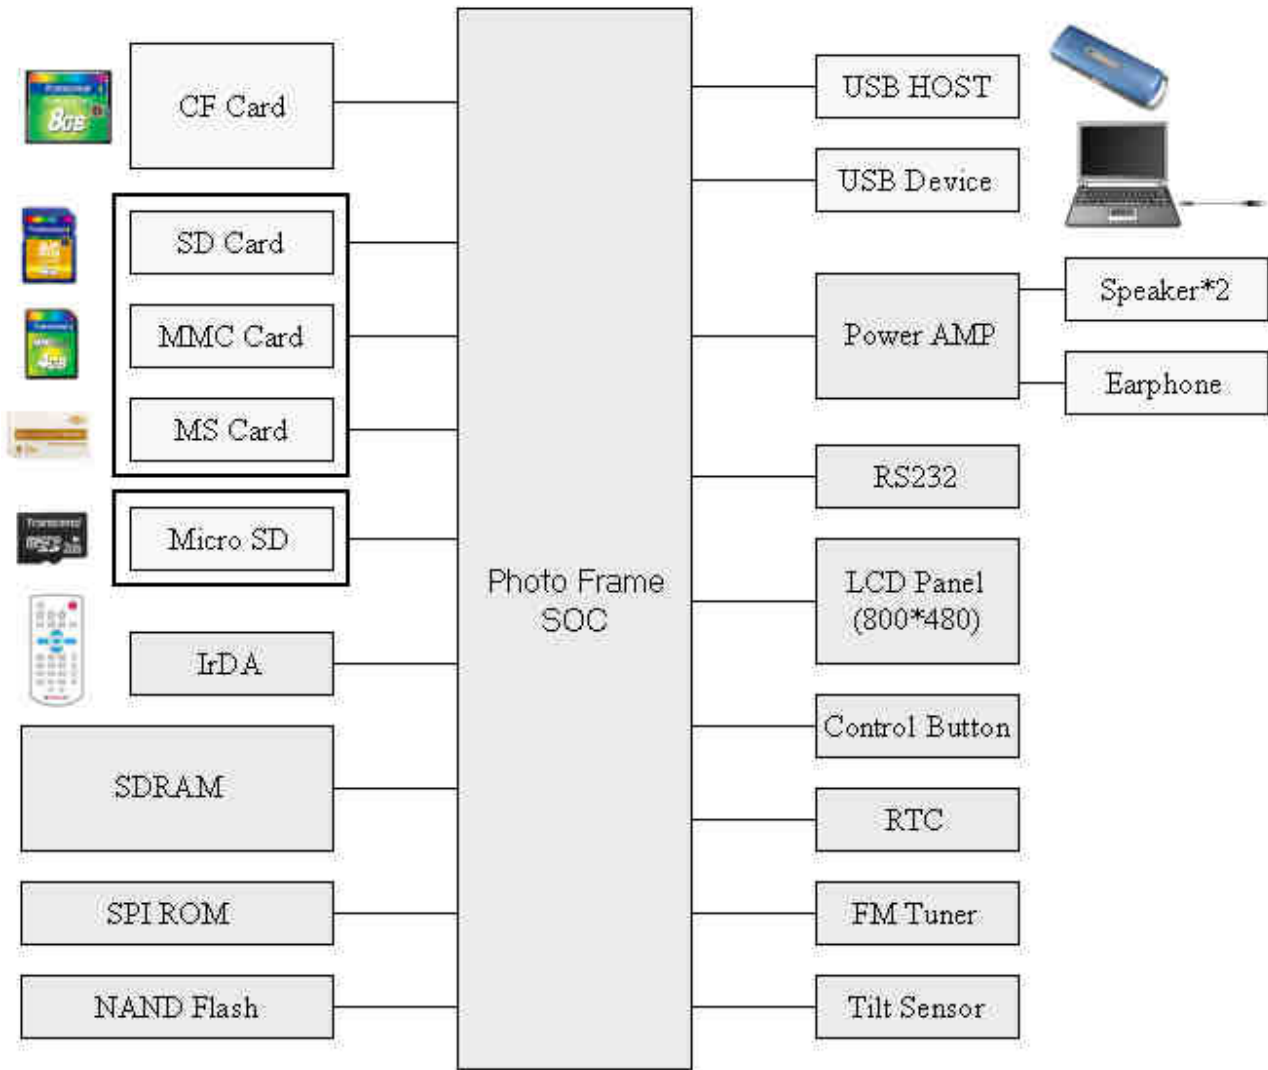

TS2GPF720K(EU)/W(EU)

T.photo™ 720

Description

TS2GPF720K/W are two Transcend T.photo™ 720 Digital Photo Frames with different color. The device is designed to access and playback photos, videos and music from a variety of sources: USB Flash drives, memory cards, or it's on-board flash memory.

- Fully compliant with Hi-Speed USB 2.0 and backwards compatible with USB 1.1
- Direct USB connection to your PC for easy file transfers
- Select multiple photos for convenient one-step transfer to internal memory
- Slideshow, thumbnail, still picture, and zoom-in viewing options
- Attractive frame themes to accent your pictures with
- Important date/event reminder
- Clock, alarm and calendar functions
- Automatic Power-ON/OFF and Sleep timers
- Custom alarm clock settings - wake up to your favorite FM radio station or MP3 song

TS2GPF720K(EU)/W(EU)

T.photo™ 720

Block Diagram

TS2GPF720K(EU)/W(EU)

T.photo™ 720

Specifications

Panel:	7" TFT LCD, 800x480 pixels
Speakers:	L / R stereo speakers, 1.5w each
Headphone Jack:	3.5mm, 32 ohm
FM Jack	2.5mm
USB Interface:	1x standard A-Type, 1x mini B-Type
Internal Storage:	2GB NAND Flash
Data Retention:	Up to 10 years
Navigation:	5-way navigation button, 6 menu buttons, volume control wheel, remote control
Remote Control:	Infrared, NEC protocol
Dimensions:	197.5mm x 157.4mm x 25.0mm
Power Supply:	Input: 100 ~ 240 V 0.3A, Output: 5V DC 2.0A
Picture Formats:	DSC JPEG (up to 8000 x 8000), BMP (800 x 600), AVI, MOV, MPG, MP4, 3GP
Video Formats:	(Up to 720x576 @ 30FPS) Motion JPEG (Up to 640x480 @ 30FPS)
Music Formats:	MP3, WMA (Non-DRM), WAV
Supported Music Bit Rates:	32Kbps–320Kbps
FM Frequency Range	World: 87.5 ~ 108.0 MHz Japan: 76 ~ 90 MHz
Certificates:	CE, FCC, BSMI
Warranty:	Panel: 1-year, (maximum 4 defective pixels) Device: 2-years